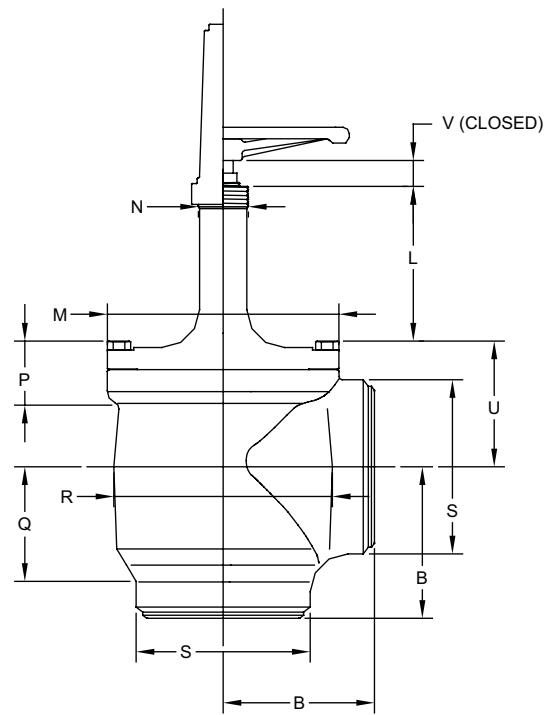

ANGLE INSULATION DIMENSIONS

10" through 18" (250 mm through 450 mm)

ANGLE INSULATION DIMENSIONS

1-1/2" through 8" (40 mm through 200 mm)

SIZE (MM)	B	L	M	N	P	Q	R	S	U	V	W
1-1/2" (40)	3.38" (86)	1.63" (41)	3.50" (89)	1.25" (38)	1.81" (46)	1.74" (44)	3.22" (82)	2.72" (69)	3.13" (79)	1.25" (32)	1.00" (25)
2" (50)	3.38" (86)	1.63" (41)	3.50" (89)	1.25" (38)	1.81" (46)	1.50" (38)	3.75" (95)	3.00" (76)	3.13" (79)	1.25" (32)	1.00" (25)
2-1/2" (65)	3.38" (86)	2.75" (70)	4.00" (102)	2.25" (57)	2.88" (73)	2.00" (51)	4.75" (121)	3.75" (95)	4.00" (102)	1.13" (29)	1.75" (45)
3" (80)	3.38" (86)	2.75" (70)	4.00" (102)	2.25" (57)	2.88" (73)	2.00" (51)	4.75" (121)	3.75" (95)	4.00" (102)	1.13" (29)	1.75" (45)
4" (100)	3.88" (98)	2.25" (57)	5.50" (140)	2.25" (57)	3.00" (76)	2.63" (67)	6.00" (152)	4.75" (121)	4.25" (108)	1.13" (29)	-
5" (125)	4.47" (114)	4.75" (121)	6.75" (171)	2.75" (70)	3.73" (95)	3.46" (88)	6.81" (173)	5.92" (150)	4.65" (118)	1.75" (44)	-
6" (150)	5.15" (131)	4.38" (111)	9.88" (251)	2.75" (70)	2.80" (71)	3.98" (99)	7.75" (197)	7.0" (178)	5.19" (132)	1.00" (25)	-
8" (200)	6.90" (175)	5.59" (142)	12.22" (310)	3.00" (76)	4.24" (108)	6.90" (175)	12.22" (310)	9.15" (232)	7.78" (198)	1.17" (30)	-

ANGLE INSULATION DIMENSIONS

10" through 18" (250 mm through 450 mm)

SIZE (MM)	B	L	M	N	P	Q	R	S	U	V
10" (250)	9.44" (240)	10.00" (254)	14.50" (368)	3.00" (76)	3.59" (91)	4.30" (109)	13.25" (337)	11.60" (295)	8.20" (208)	1.69" (43)
12" (300)	12.00" (305)	12.40" (315)	18.37" (467)	4.00" (102)	4.91" (125)	9.07" (230)	17.33" (440)	13.79" (350)	9.81" (249)	1.31" (33)
14" (350)	12.97" (329)	13.33" (339)	19.00" (483)	4.00" (102)	5.76" (146)	11.38" (289)	18.40" (467)	15.25" (387)	10.69" (272)	2.64" (67)
16" (400)	13.16" (334)	16.80" (427)	21.00" (533)	4.25" (108)	-	7.58" (193)	20.62" (524)	17.15" (436)	13.83" (351)	3.35" (85)
18" (450)	14.42" (366)	15.45" (392)	22.78" (579)	4.25" (108)	15.44" (392)	9.84" (250)	23.20" (589)	19.50" (495)	16.17" (411)	3.18" (81)