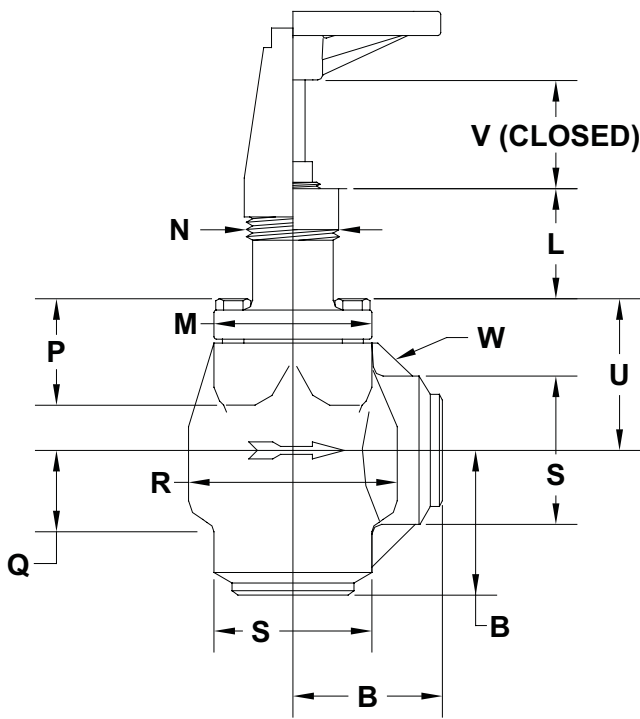

**ANGLE INSTALLATION DIMENSIONS**  
1-1/2" through 8" (40 mm through 200 mm)

SIZE (MM)	B	E	T	X	Y	Y'
1-1/2" (40)	3.38" (86)	4.25" (108)	1.90" (48)	1.61" (41)	7.75" (197)	8.00" (203)
2" (50)	3.38" (86)	4.25" (108)	2.38" (60)	1.88" (48)	7.75" (197)	8.00" (203)
2-1/2" (65)	3.38" (86)	7.63" (194)	2.88" (73)	2.38" (60)	11.00" (280)	10.63" (270)
3" (80)	3.38" (86)	7.63" (194)	3.50" (89)	2.38" (60)	11.00" (280)	10.63" (270)
4" (100)	3.88" (98)	7.63" (194)	4.50" (114)	3.00" (76)	11.00" (280)	10.63" (270)
5" (125)	4.47" (131)	10.00" (254)	5.56" (141)	3.47" (88)	16.42" (417)	16.62" (422)
6" (150)	5.15" (131)	10.00" (254)	6.63" (168)	3.85" (98)	16.55" (420)	16.78" (426)
8" (200)	6.90" (175)	16.00" (406)	8.63" (219)	6.11" (155)	22.12" (562)	22.52" (572)

**ANGLE INSTALLATION DIMENSIONS**  
10" through 18" (250 mm through 450 mm)

SIZE (MM)	B	E	T	X	Y	Y'
10" (250)	9.44" (240)	16.00" (406)	10.75" (273)	6.63" (168)	26.47" (672)	27.34" (694)
12" (300)	12.00" (305)	20.00" (508)	12.75" (324)	8.66" (220)	30.34" (783)	33.86" (860)
14" (350)	12.97" (329)	20.00" (508)	14.00" (356)	9.20" (234)	34.92" (887)	36.91" (938)
16" (400)	13.16" (334)	15.00" (381)	16.00" (406)	10.25" (260)	59.45" (1510)	45.60" (1158)
18" (450)	14.42" (366)	15.00" (381)	18.00" (457)	11.55" (293)	62.40" (1585)	44.50" (1130)

### ANGLE INSULATION DIMENSIONS

1-1/2" through 8" (40 mm through 200 mm)