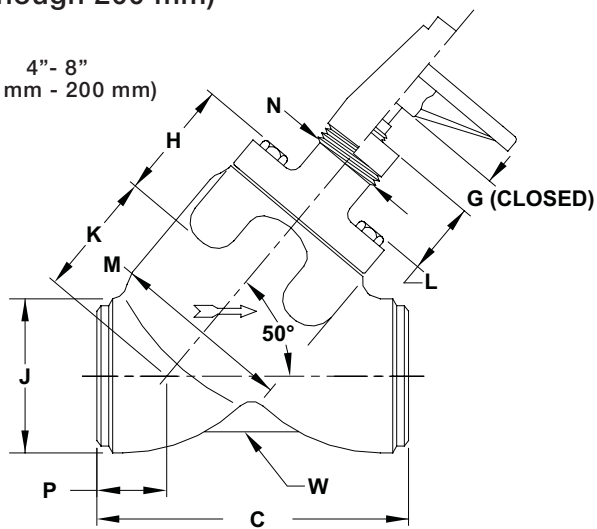

4" - 8"
(100 mm - 200 mm)