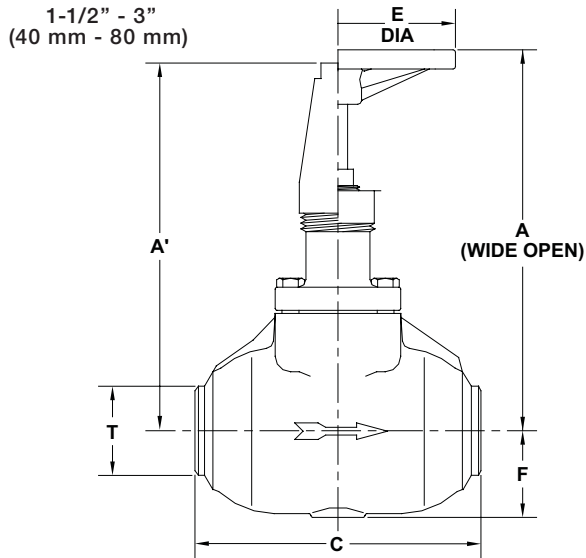

GLOBE INSTALLATION DIMENSIONS

1-1/2" through 8" (40 mm through 200 mm)

SIZE (MM)	A	A'	C	E	F	P	T
1-1/2" (40)	8.88" (225)	9.13" (232)	7.25" (184)	4.25" (108)	1.97" (50)	-	1.90" (48)
2" (50)	8.88" (225)	9.13" (232)	7.25" (184)	4.25" (108)	2.13" (54)	-	2.38" (60)
2-1/2" (65)	12.13" (308)	11.75" (298)	9.25" (235)	7.63" (194)	2.75" (70)	-	2.88" (73)
3" (80)	12.13" (308)	11.75" (298)	9.25" (235)	7.63" (194)	2.75" (70)	-	3.50" (89)
4" (100)	13.75" (349)	14.25" (362)	10.00" (254)	7.63" (194)	2.50" (64)	2.50" (64)	4.50" (114)
5" (125)	21.38" (543)	21.63" (549)	11.65" (396)	10.00" (254)	3.00" (76)	2.65" (67)	5.56" (141)
6" (150)	22.10" (561)	22.15" (563)	13.26" (337)	10.00" (254)	3.50" (89)	2.73" (69)	6.63" (168)
8" (200)	29.10" (739)	29.51" (750)	18.10" (459)	16.00" (406)	4.61" (117)	3.98" (101)	8.63" (219)

GLOBE INSTALLATION DIMENSIONS

10", 12" and 14" (250 mm, 300 mm and 350 mm)

SIZE (MM)	A	A'	C	D	E	F	P	T
10" (250)	35.29" (896)	36.16" (918)	23.38" (594)	33.24" (844)	16.00" (406)	5.81" (148)	5.19" (132)	10.75" (273)
12" (300)	42.16" (1071)	46.39" (1178)	29.20" (742)	38.51" (978)	20.00" (508)	7.00" (178)	6.27" (159)	12.75" (324)
14" (350)	47.55" (1208)	49.66" (1261)	32.86" (835)	47.55" (1208)	20.00" (508)	7.63" (194)	7.23" (184)	14.00" (356)