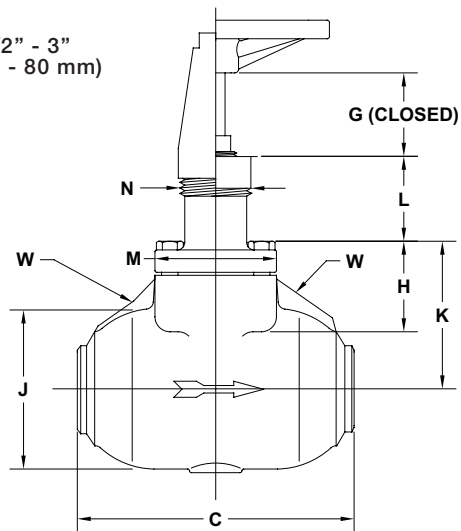

GLOBE INSULATION DIMENSIONS

1-1/2" through 8" (40 mm though 200 mm)

1-1/2" - 3"
(40 mm - 80 mm)