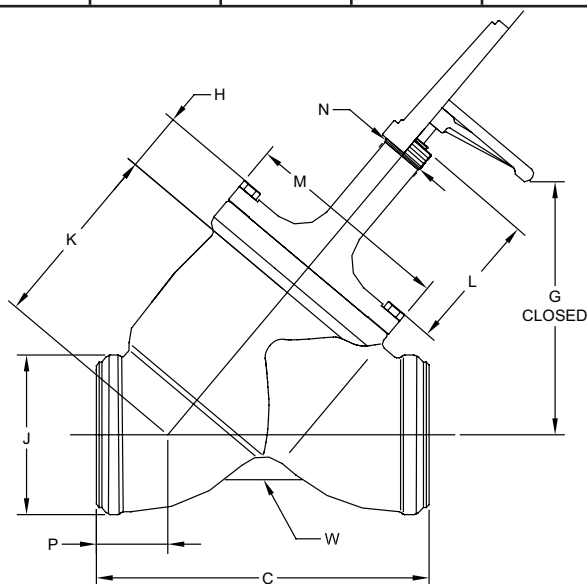

GLOBE INSTALLATION DIMENSIONS

10", 12" and 14" (250 mm, 300 mm and 350 mm)

SIZE (MM)	A	A'	C	D	E	F	P	T
10" (250)	35.29" (896)	36.16" (918)	23.38" (594)	33.24" (844)	16.00" (406)	5.81" (148)	5.19" (132)	10.75" (273)
12" (300)	42.16" (1071)	46.39" (1178)	29.20" (742)	38.51" (978)	20.00" (508)	7.00" (178)	6.27" (159)	12.75" (324)
14" (350)	47.55" (1208)	49.66" (1261)	32.86" (835)	47.55" (1208)	20.00" (508)	7.63" (194)	7.23" (184)	14.00" (356)

GLOBE INSULATION DIMENSIONS

1-1/2" through 8" (40 mm though 200 mm)

1-1/2" - 3"
(40 mm - 80 mm)

4" - 8"
(100 mm - 200 mm)

SIZE (MM)	C	G	H	J	K	L	M	N	P	W
1-1/2" (40)	7.25" (184)	1.38" (35)	1.81" (46)	3.81" (97)	4.38" (111)	1.63" (41)	3.50" (89)	1.25" (38)	-	1.00" (25)
2" (50)	7.25" (184)	1.38" (35)	1.81" (46)	4.00" (102)	4.38" (111)	1.63" (41)	3.50" (89)	1.25" (38)	-	1.00" (25)
2-1/2" (65)	9.25" (235)	1.88" (48)	3.00" (76)	5.38" (137)	5.00" (127)	2.75" (70)	4.00" (102)	2.25" (57)	-	1.75" (45)
3" (80)	9.25" (235)	1.88" (48)	3.00" (76)	5.38" (137)	5.00" (127)	2.75" (70)	4.00" (102)	2.25" (57)	-	1.75" (45)
4" (100)	10.00" (254)	1.38" (35)	4.00" (102)	5.00" (127)	1.25" (32)	2.25" (57)	5.75" (146)	2.25" (57)	2.50" (64)	1.75" (45)
5" (125)	11.65" (296)	1.73" (44)	3.73" (95)	5.94" (151)	5.32" (135)	4.75" (121)	6.81" (173)	2.75" (70)	2.65" (67)	1.60" (41)
6" (150)	13.26" (337)	1.00" (25)	2.80" (71)	7.00" (178)	6.69" (170)	4.38" (111)	7.75" (197)	2.75" (70)	2.73" (69)	2.10" (53)
8" (200)	18.10" (459)	1.17" (30)	4.24" (108)	9.22" (234)	10.53" (267)	5.59" (142)	11.75" (298)	3.00" (76)	3.98" (101)	4.00" (102)