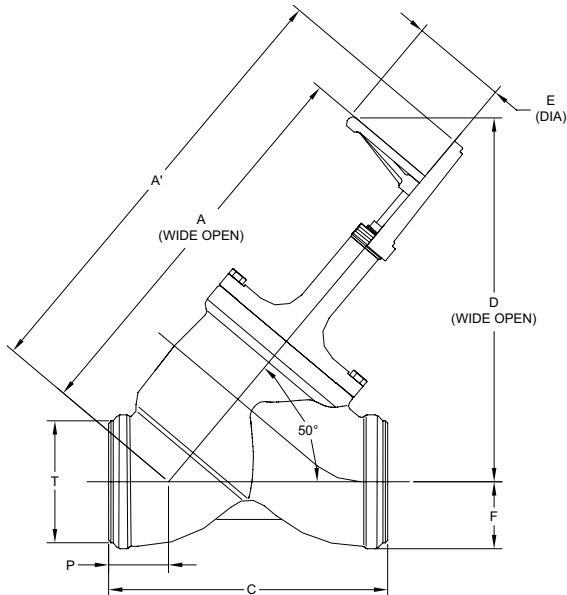

GLOBE INSTALLATION DIMENSIONS

1-1/2" through 8" (40 mm through 200 mm)

SIZE (MM)	A	A'	C	E	F	P	T
1-1/2" (40)	8.88" (225)	9.13" (232)	7.25" (184)	4.25" (108)	1.97" (50)	-	1.90" (48)
2" (50)	8.88" (225)	9.13" (232)	7.25" (184)	4.25" (108)	2.13" (54)	-	2.38" (60)
2-1/2" (65)	12.13" (308)	11.75" (298)	9.25" (235)	7.63" (194)	2.75" (70)	-	2.88" (73)
3" (80)	12.13" (308)	11.75" (298)	9.25" (235)	7.63" (194)	2.75" (70)	-	3.50" (89)
4" (100)	13.75" (349)	14.25" (362)	10.00" (254)	7.63" (194)	2.50" (64)	2.50" (64)	4.50" (114)
5" (125)	21.38" (543)	21.63" (549)	11.65" (396)	10.00" (254)	3.00" (76)	2.65" (67)	5.56" (141)
6" (150)	22.10" (561)	22.15" (563)	13.26" (337)	10.00" (254)	3.50" (89)	2.73" (69)	6.63" (168)
8" (200)	29.10" (739)	29.51" (750)	18.10" (459)	16.00" (406)	4.61" (117)	3.98" (101)	8.63" (219)

GLOBE INSTALLATION DIMENSIONS

10", 12" and 14" (250 mm, 300 mm and 350 mm)

SIZE (MM)	A	A'	C	D	E	F	P	T
10" (250)	35.29" (896)	36.16" (918)	23.38" (594)	33.24" (844)	16.00" (406)	5.81" (148)	5.19" (132)	10.75" (273)
12" (300)	42.16" (1071)	46.39" (1178)	29.20" (742)	38.51" (978)	20.00" (508)	7.00" (178)	6.27" (159)	12.75" (324)
14" (350)	47.55" (1208)	49.66" (1261)	32.86" (835)	47.55" (1208)	20.00" (508)	7.63" (194)	7.23" (184)	14.00" (356)