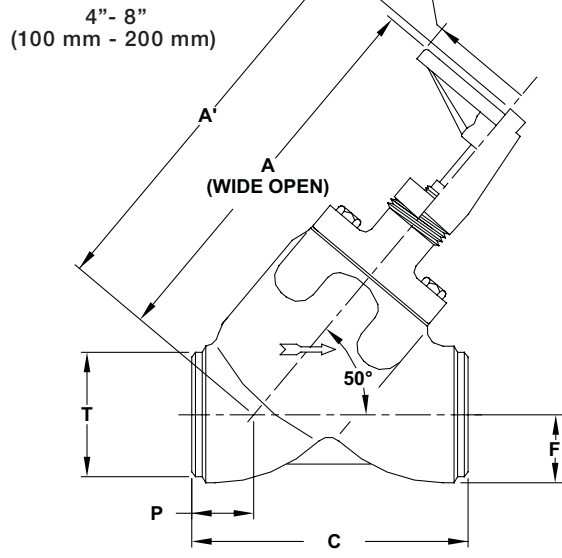

GLOBE INSTALLATION DIMENSIONS

1-1/2" through 8" (40 mm through 200 mm)

SIZE (MM)	A	A'	C	E	F	P	T
1-1/2" (40)	8.88" (225)	9.13" (232)	7.25" (184)	4.25" (108)	1.97" (50)	-	1.90" (48)
2" (50)	8.88" (225)	9.13" (232)	7.25" (184)	4.25" (108)	2.13" (54)	-	2.38" (60)
2-1/2" (65)	12.13" (308)	11.75" (298)	9.25" (235)	7.63" (194)	2.75" (70)	-	2.88" (73)
3" (80)	12.13" (308)	11.75" (298)	9.25" (235)	7.63" (194)	2.75" (70)	-	3.50" (89)
4" (100)	13.75" (349)	14.25" (362)	10.00" (254)	7.63" (194)	2.50" (64)	2.50" (64)	4.50" (114)
5" (125)	21.38" (543)	21.63" (549)	11.65" (396)	10.00" (254)	3.00" (76)	2.65" (67)	5.56" (141)
6" (150)	22.10" (561)	22.15" (563)	13.26" (337)	10.00" (254)	3.50" (89)	2.73" (69)	6.63" (168)
8" (200)	29.10" (739)	29.51" (750)	18.10" (459)	16.00" (406)	4.61" (117)	3.98" (101)	8.63" (219)

GLOBE INSTALLATION DIMENSIONS

10", 12" and 14" (250 mm, 300 mm and 350 mm)

SIZE (MM)	A	A'	C	D	E	F	P	T
10" (250)	35.29" (896)	36.16" (918)	23.38" (594)	33.24" (844)	16.00" (406)	5.81" (148)	5.19" (132)	10.75" (273)
12" (300)	42.16" (1071)	46.39" (1178)	29.20" (742)	38.51" (978)	20.00" (508)	7.00" (178)	6.27" (159)	12.75" (324)
14" (350)	47.55" (1208)	49.66" (1261)	32.86" (835)	47.55" (1208)	20.00" (508)	7.63" (194)	7.23" (184)	14.00" (356)